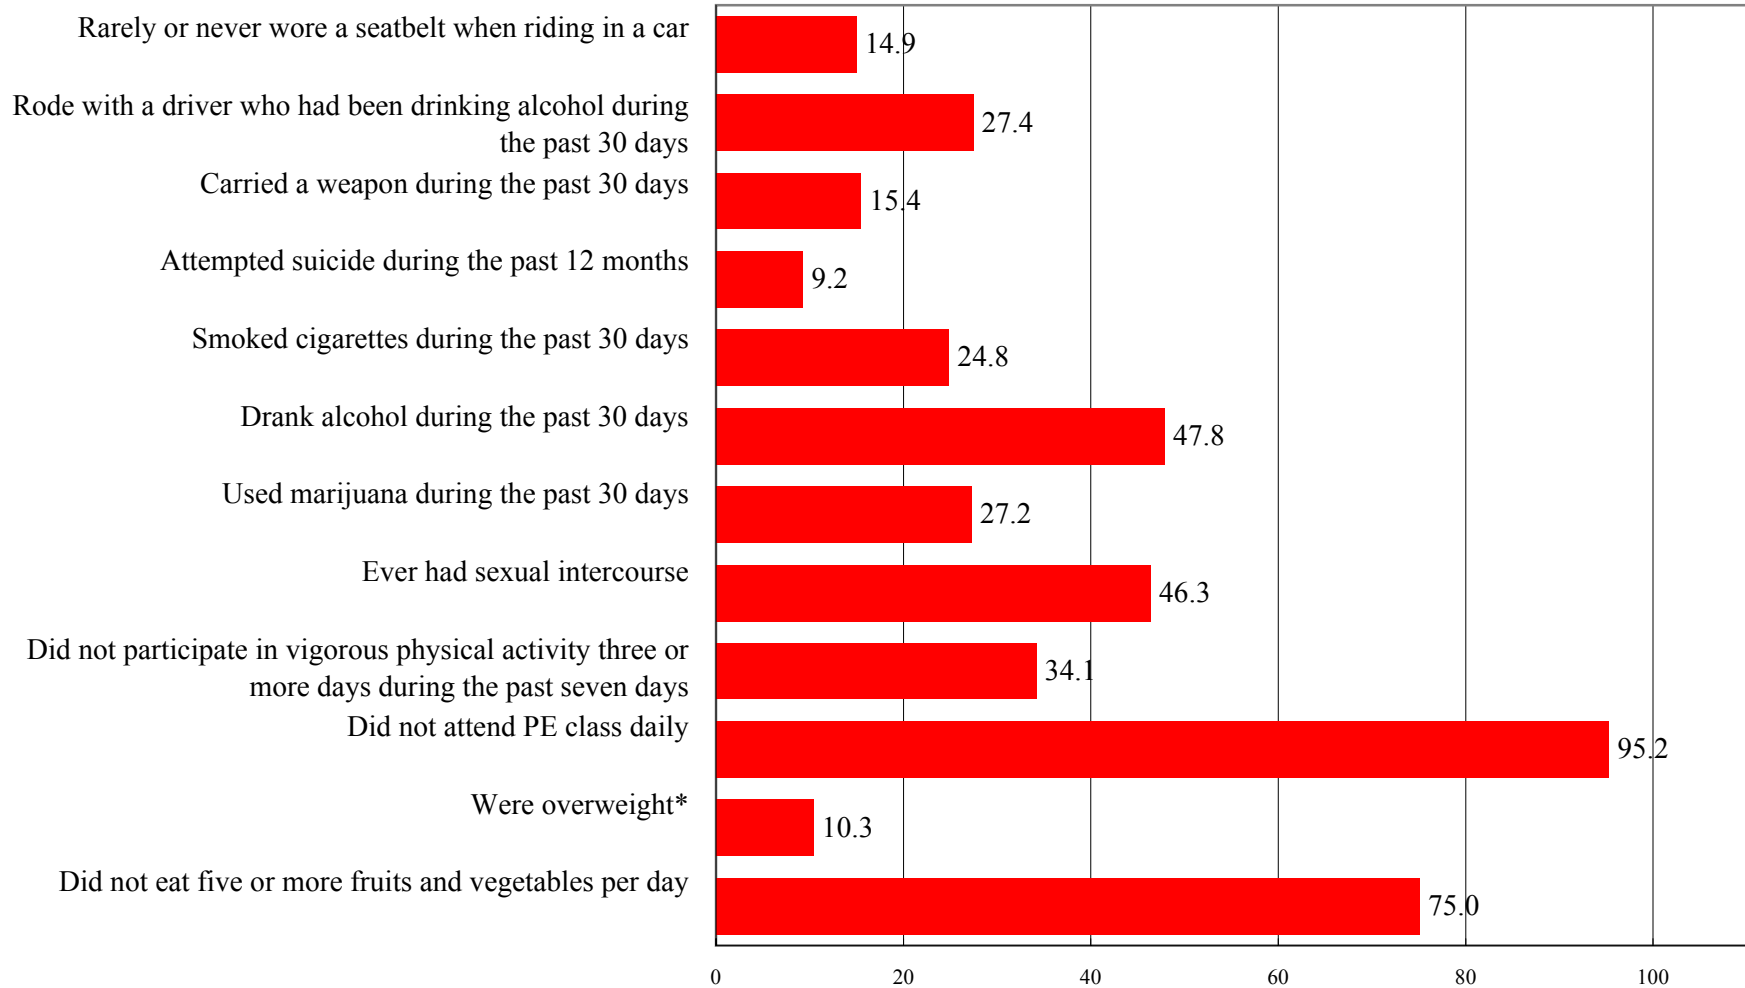

2 0 0 1 Y O U T H R I S K B E H A V I O R S U R V E Y R E S U L T S

Maine High School Survey Summary Findings

Percentage of students who:

High School Survey - Weighted Data

*See the corresponding summary table for detailed explanation of data.