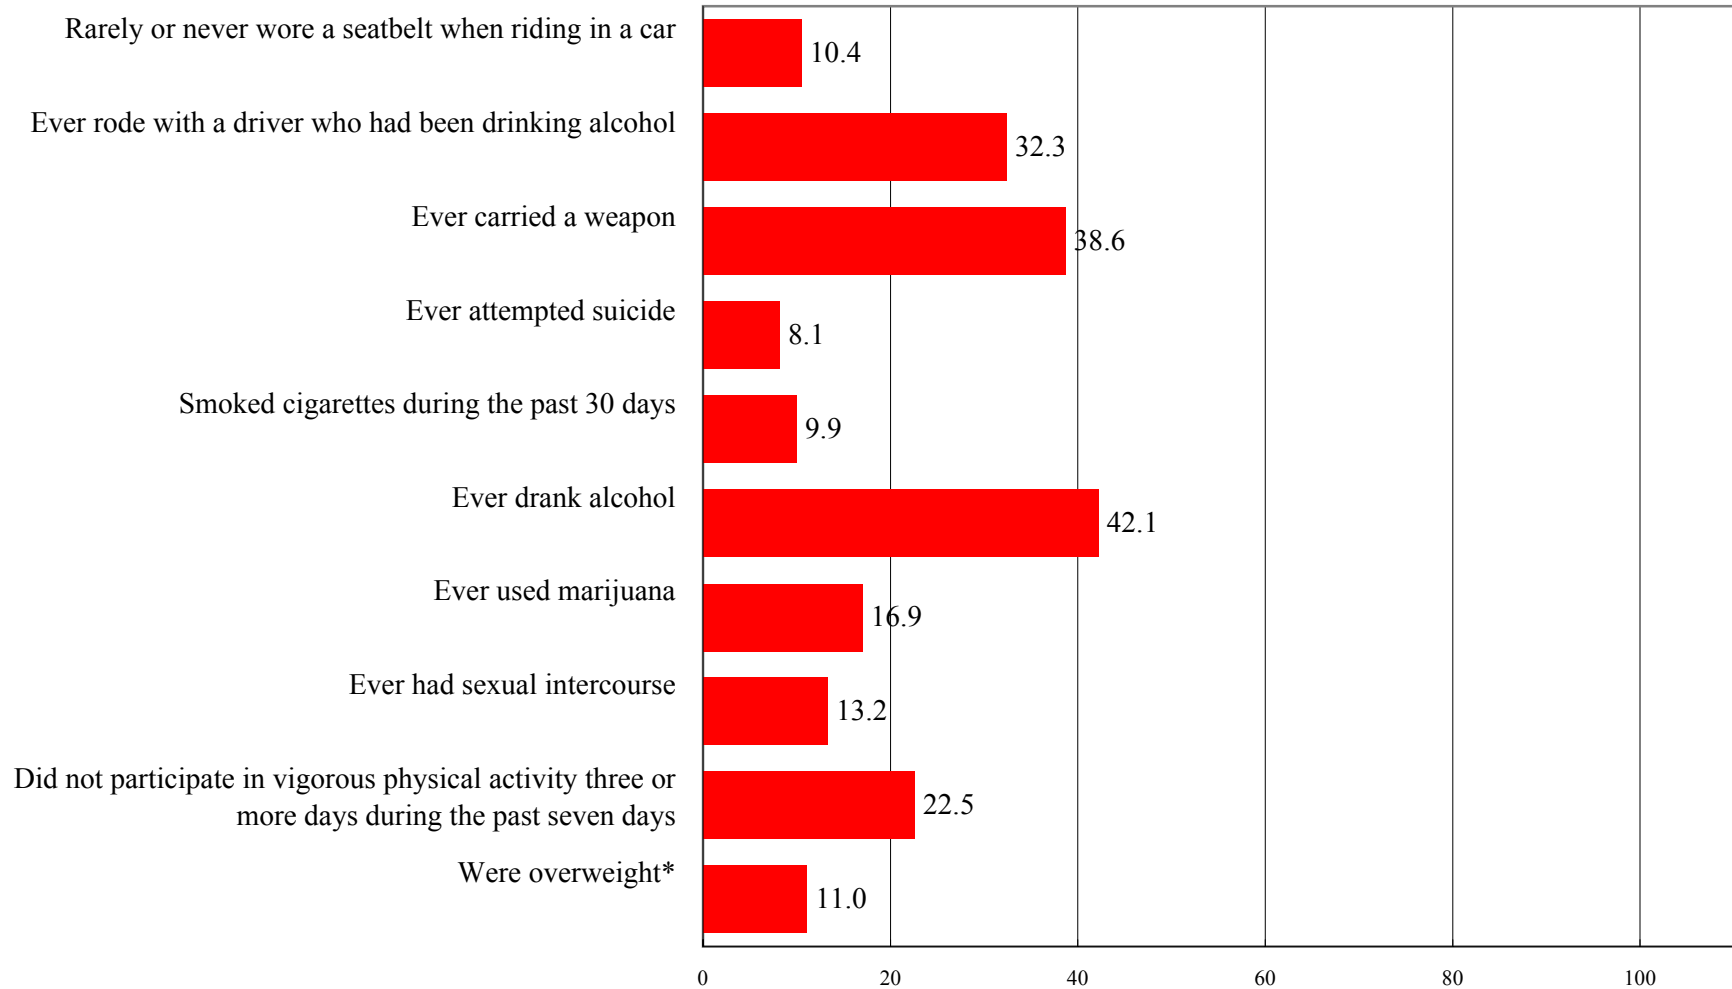

2 0 0 1 Y O U T H R I S K B E H A V I O R S U R V E Y R E S U L T S

Maine Middle School Survey Summary Findings

Percentage of students who:

Middle School Survey - Weighted Data

*See the corresponding summary table for detailed explanation of data.